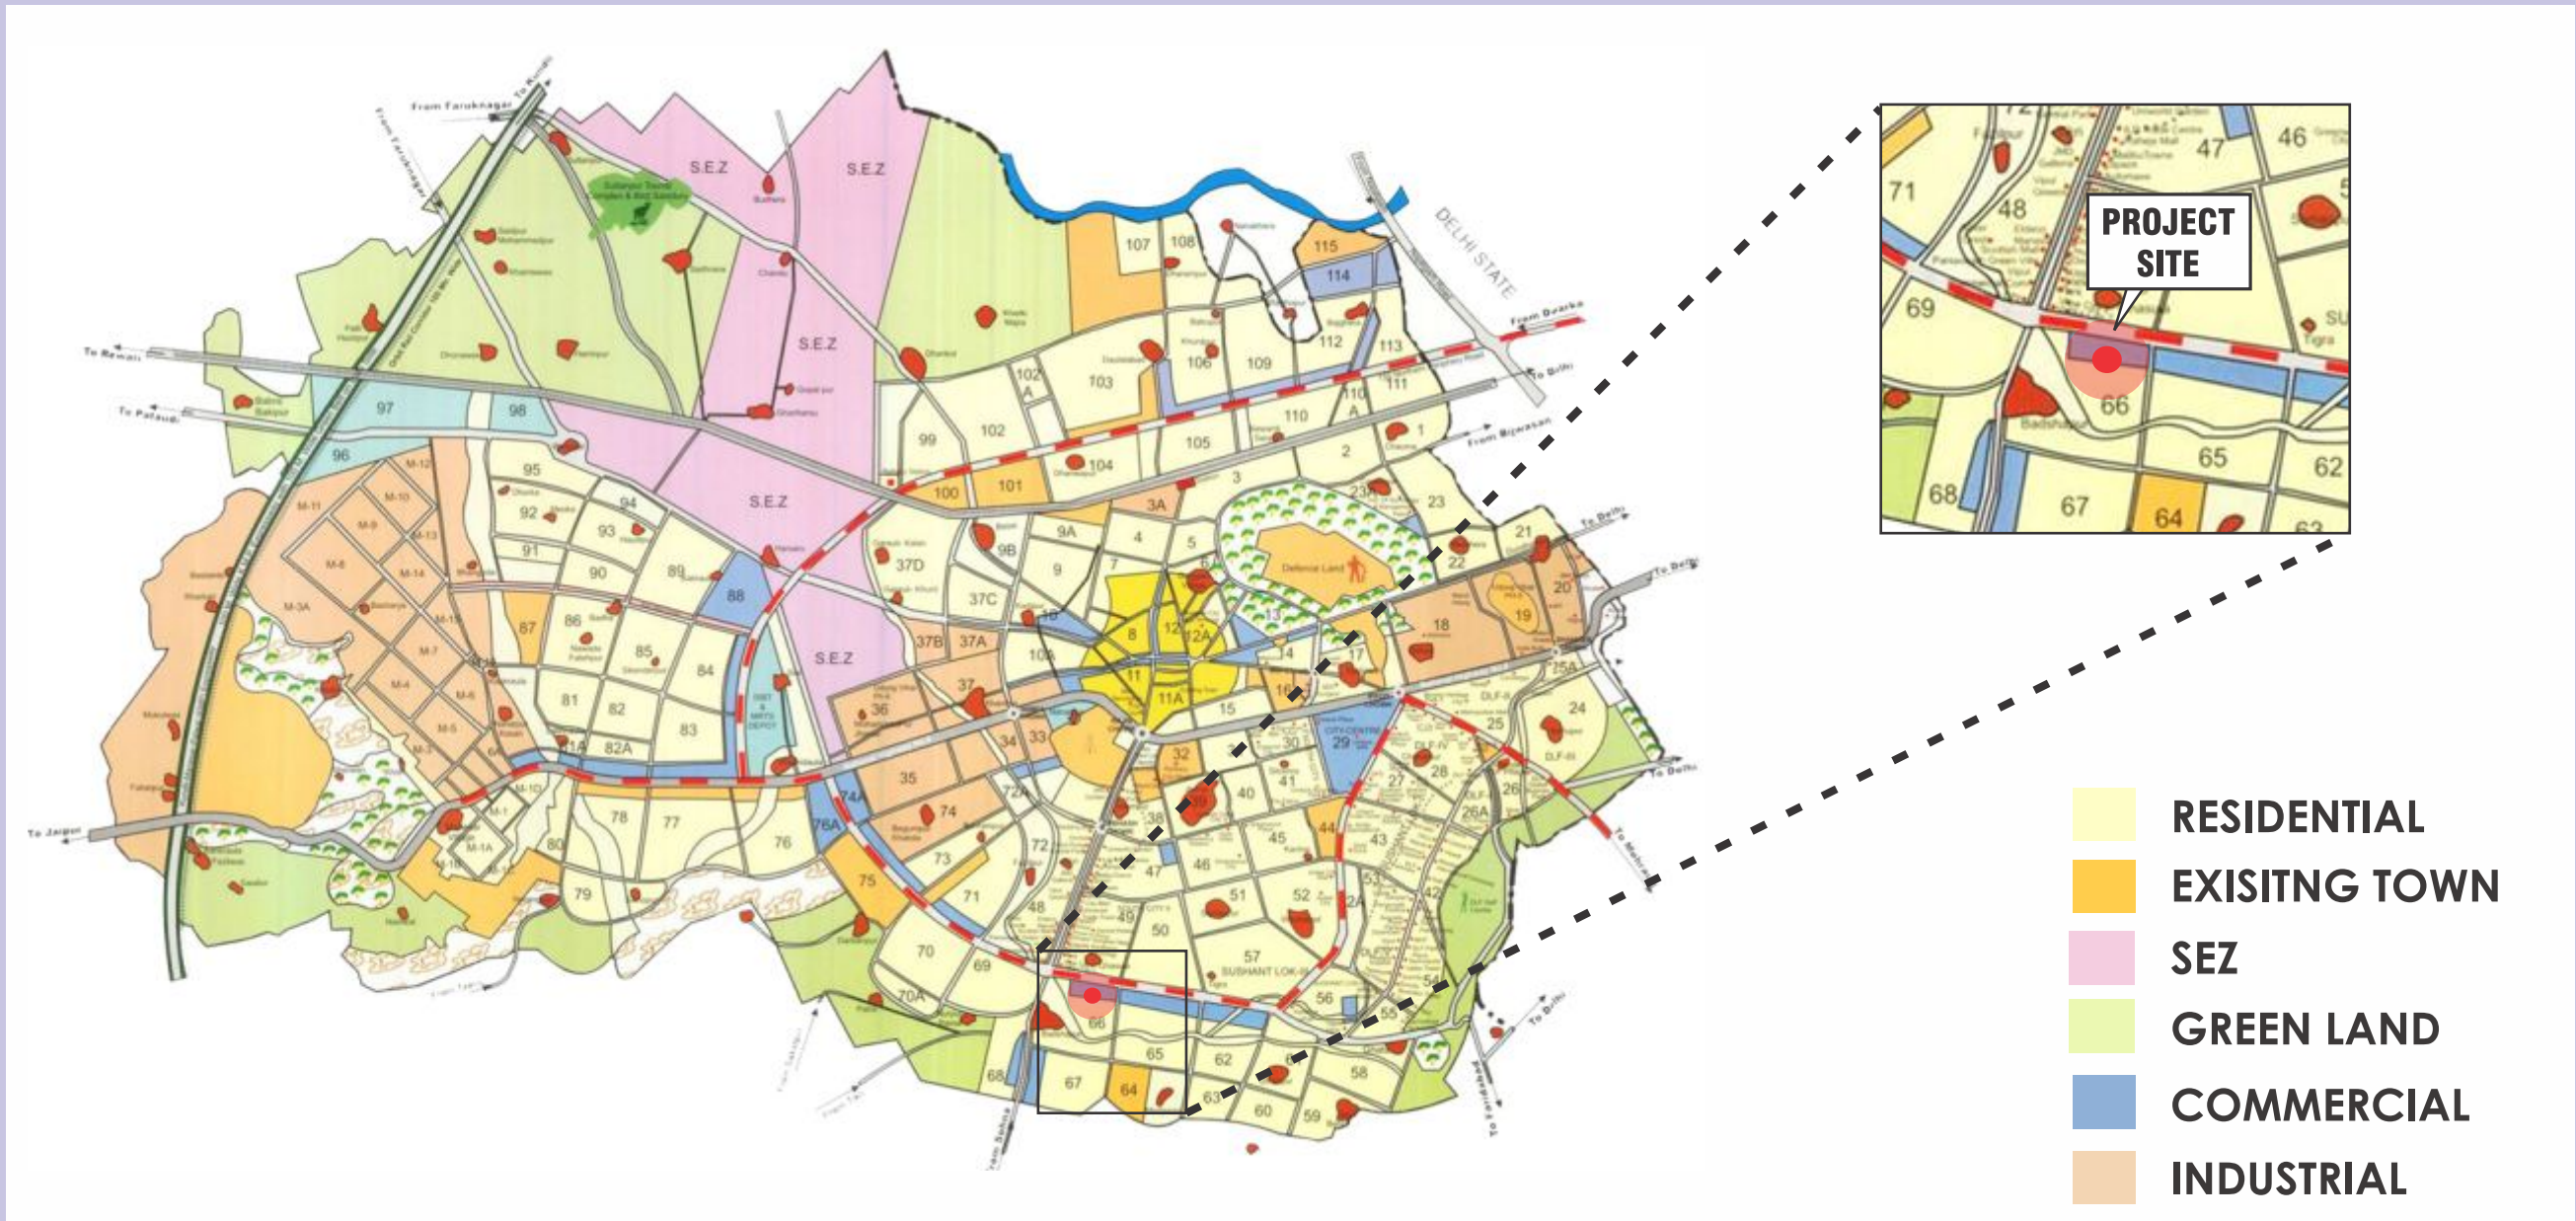

Artistic View : Aerial View

Artistic View : Bustling Event Space

Artistic View : Jewel Box & Office Tower Drop-Off

| commanding location

gurugram masterplan

SHARADHA

Artistic View

project site