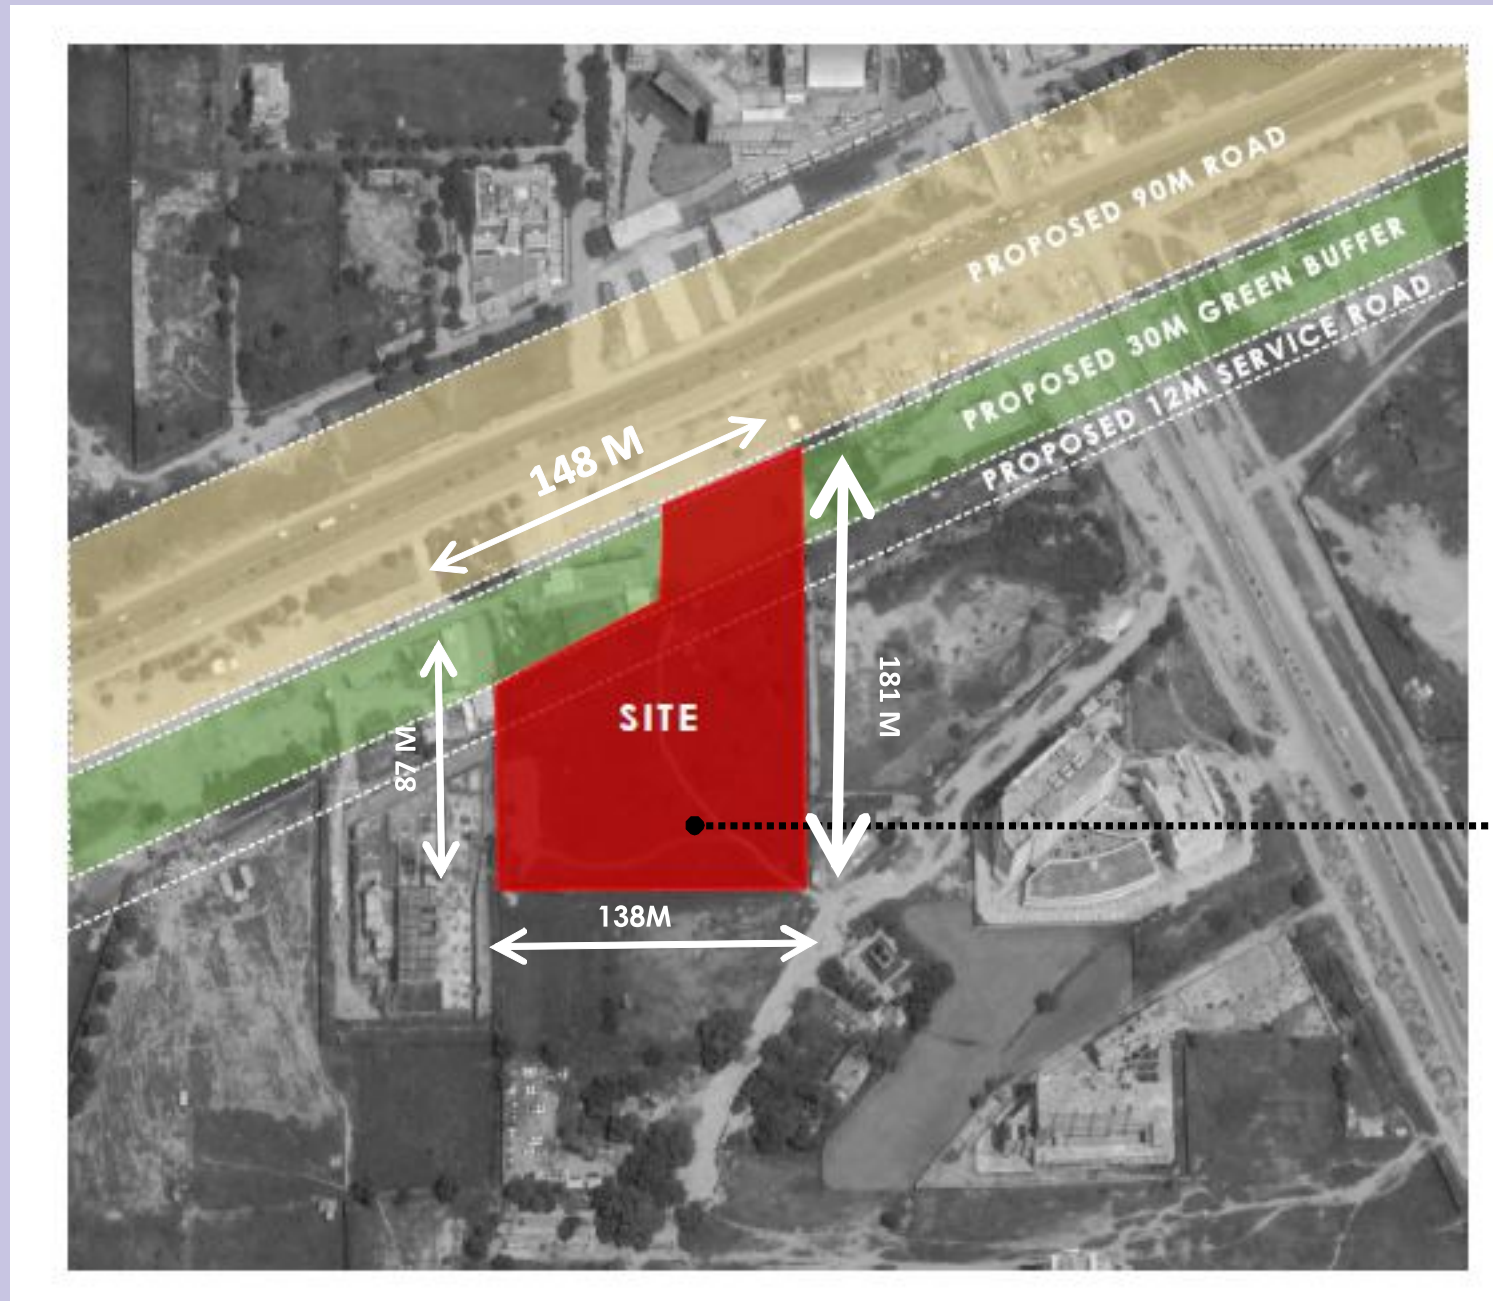

Artistic View : Aerial View

Artistic View : Bustling Event Space

Artistic View : Jewel Box & Office Tower Drop-Off

| commanding location

gurugram masterplan

SHARADHA

Artistic View

project site

SITE AREA
4.228 ACRES

JOY GALLERY

LA SPI

Artistic View : Office Tower Drop-Off

Artistic View : Event Space

| architectural plans

site plan

ground floor